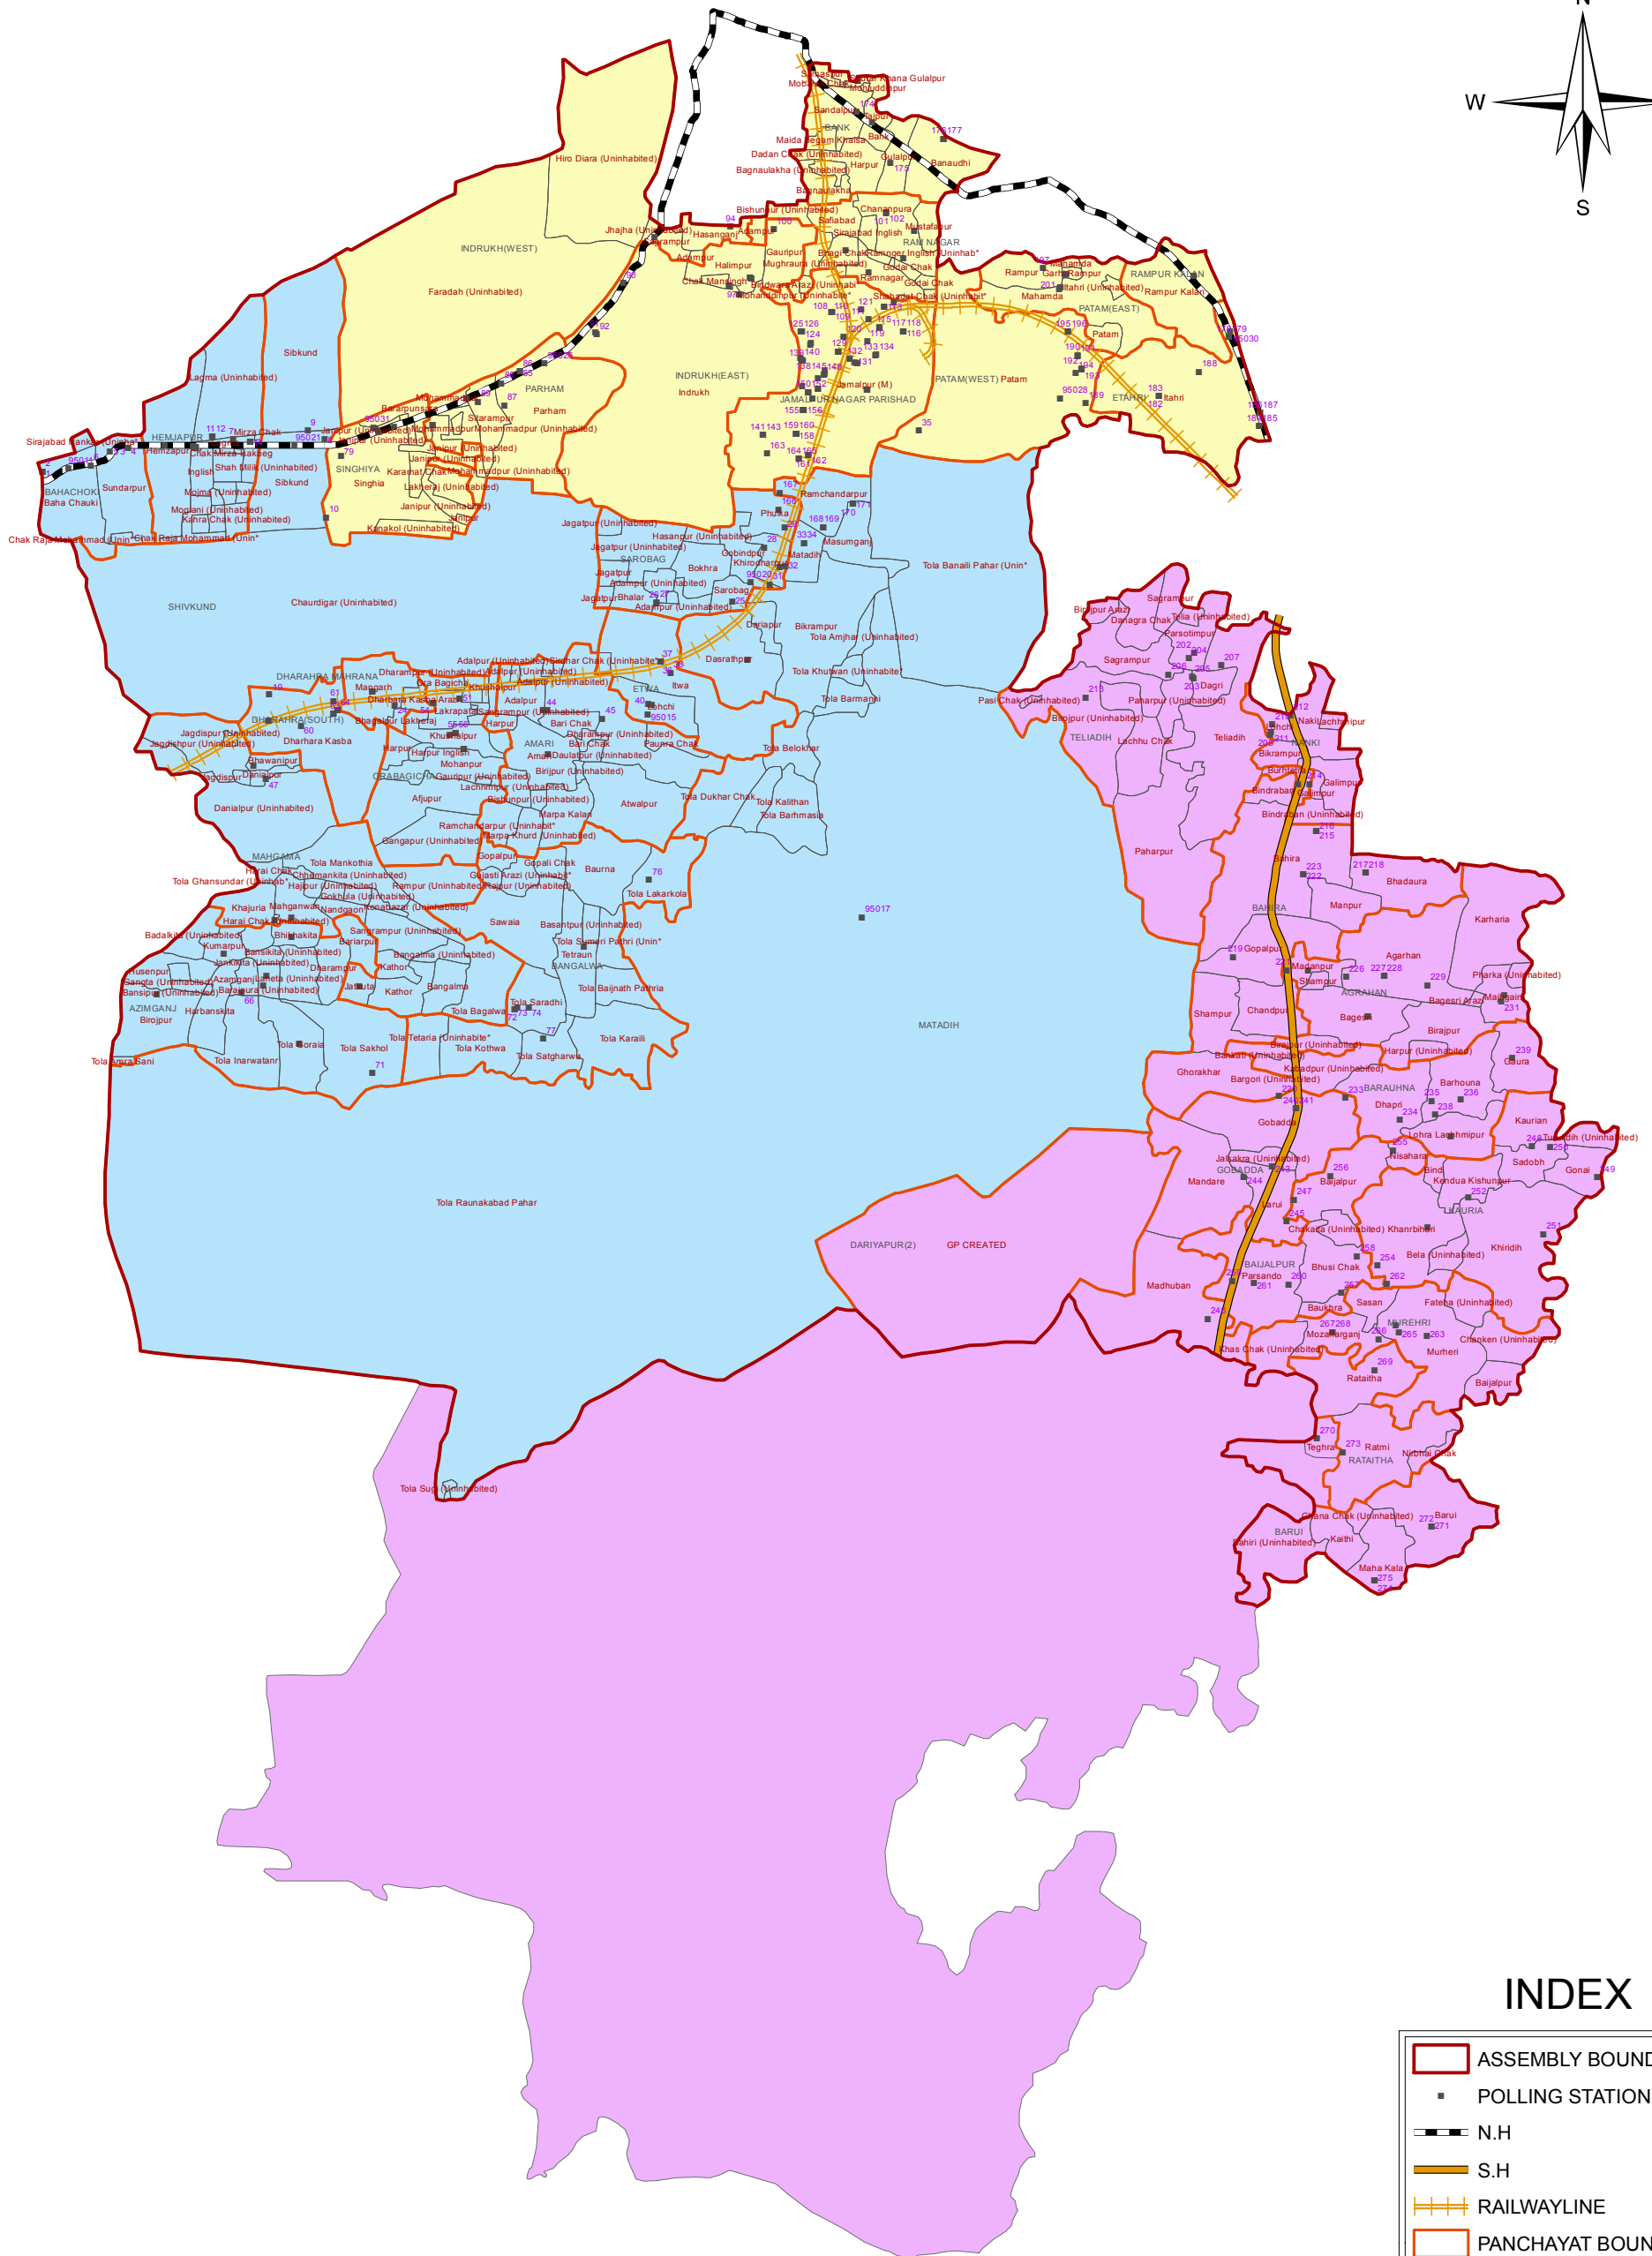

JAMALPUR (166) ASSEMBLY CONSTITUENCY, DIST MUNGER, BIHAR

INDEX

- ASSEMBLY BOUNDARY
 - POLLING STATION
 - N.H
 - S.H
 - RAILWAYLINE
 - PANCHAYAT BOUNDARY
 - VILLAGE BOUNDARY
- BLOCK NAME**
- DHARHARA
 - JAMALPUR
 - KHARAGPUR

PREPARED BY:-

R.F.- 1: 130,000