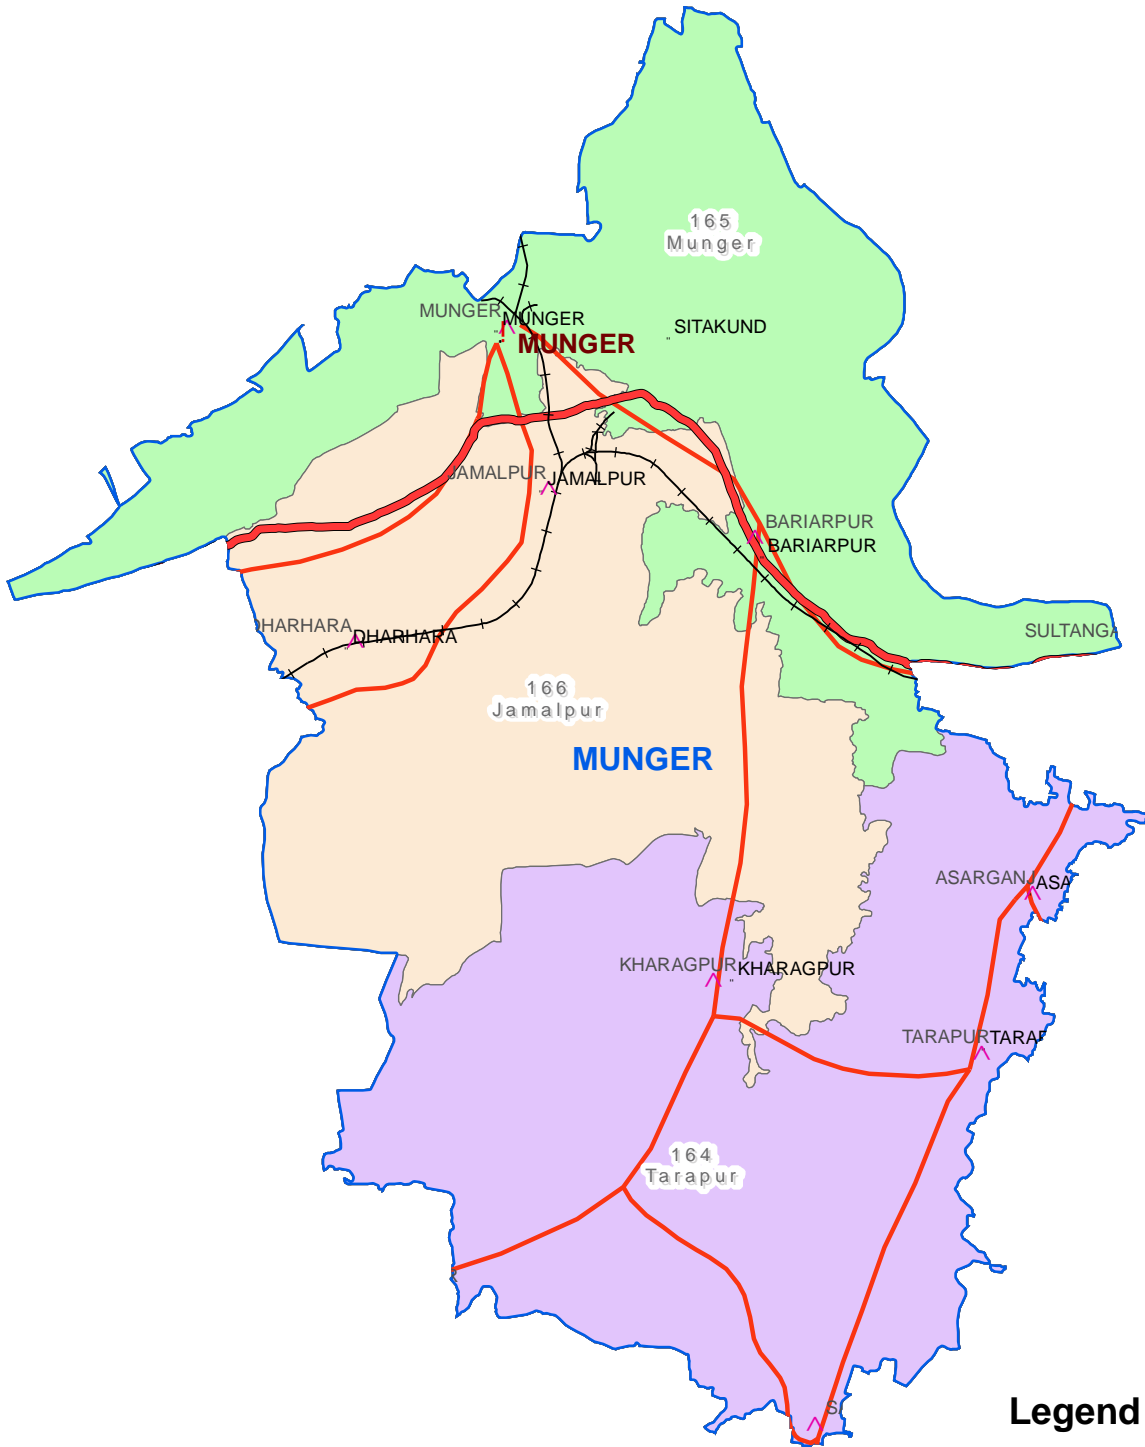

Assembly Constituencies-Post delimitation

State : Bihar
District :Munger

Legend

- ! District Head Quarters
- ^ Sub district hqs
- Major_towns
- +— Railways
- National Highways
- Other roads
- District Boundary
- Assembly_constituencies