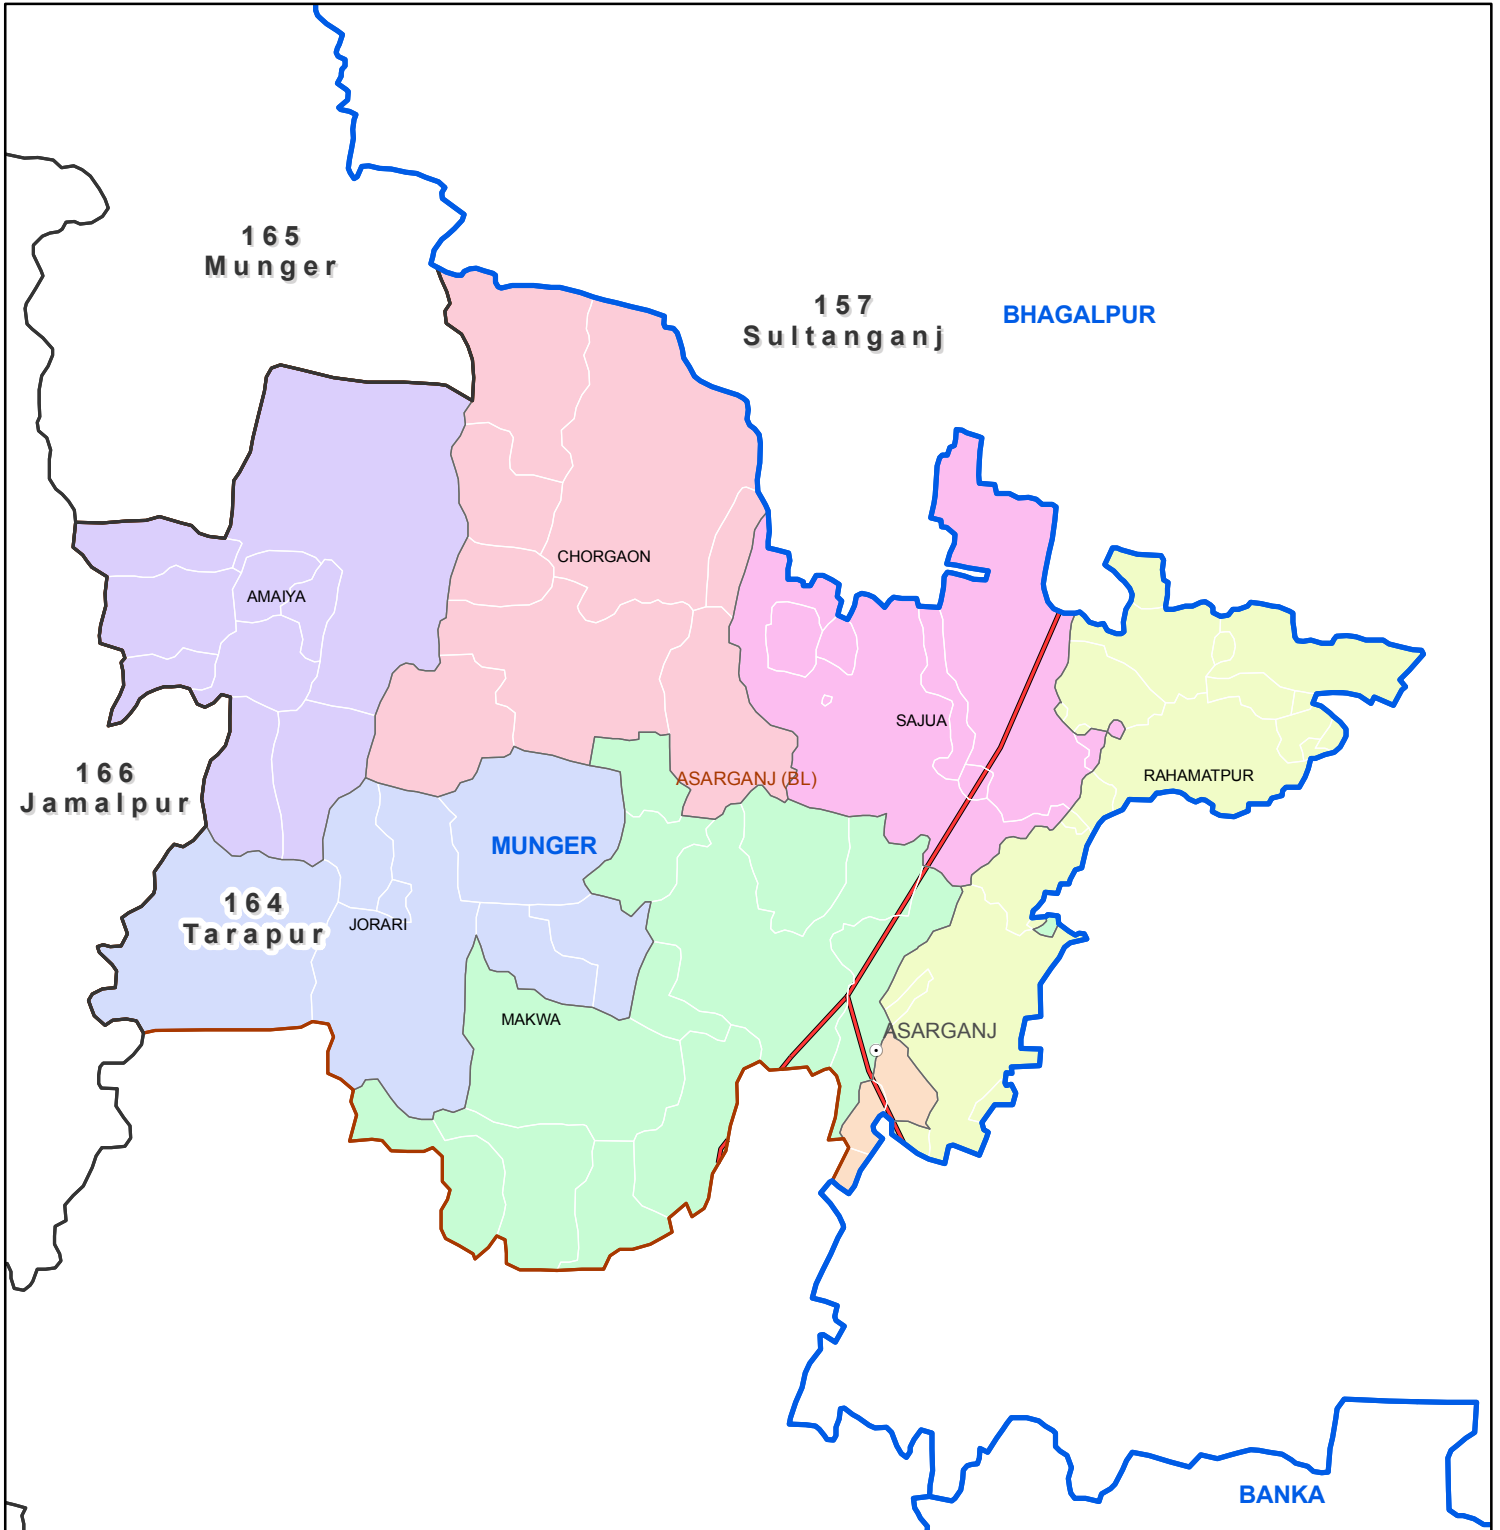

Block map
 State : BIHAR
 District : MUNGER
 Block Name : ASARGANJ

Map Compiled by NIC

Legend

- | | | |
|------------------------|--------------------|------------------|
| District Head Quarters | AC Boundary | Railway |
| Sub district hqrs | Block boundary | National Highway |
| District Boundary | Panchayat Boundary | Other road |
| State Boundary | Village boundary | River |