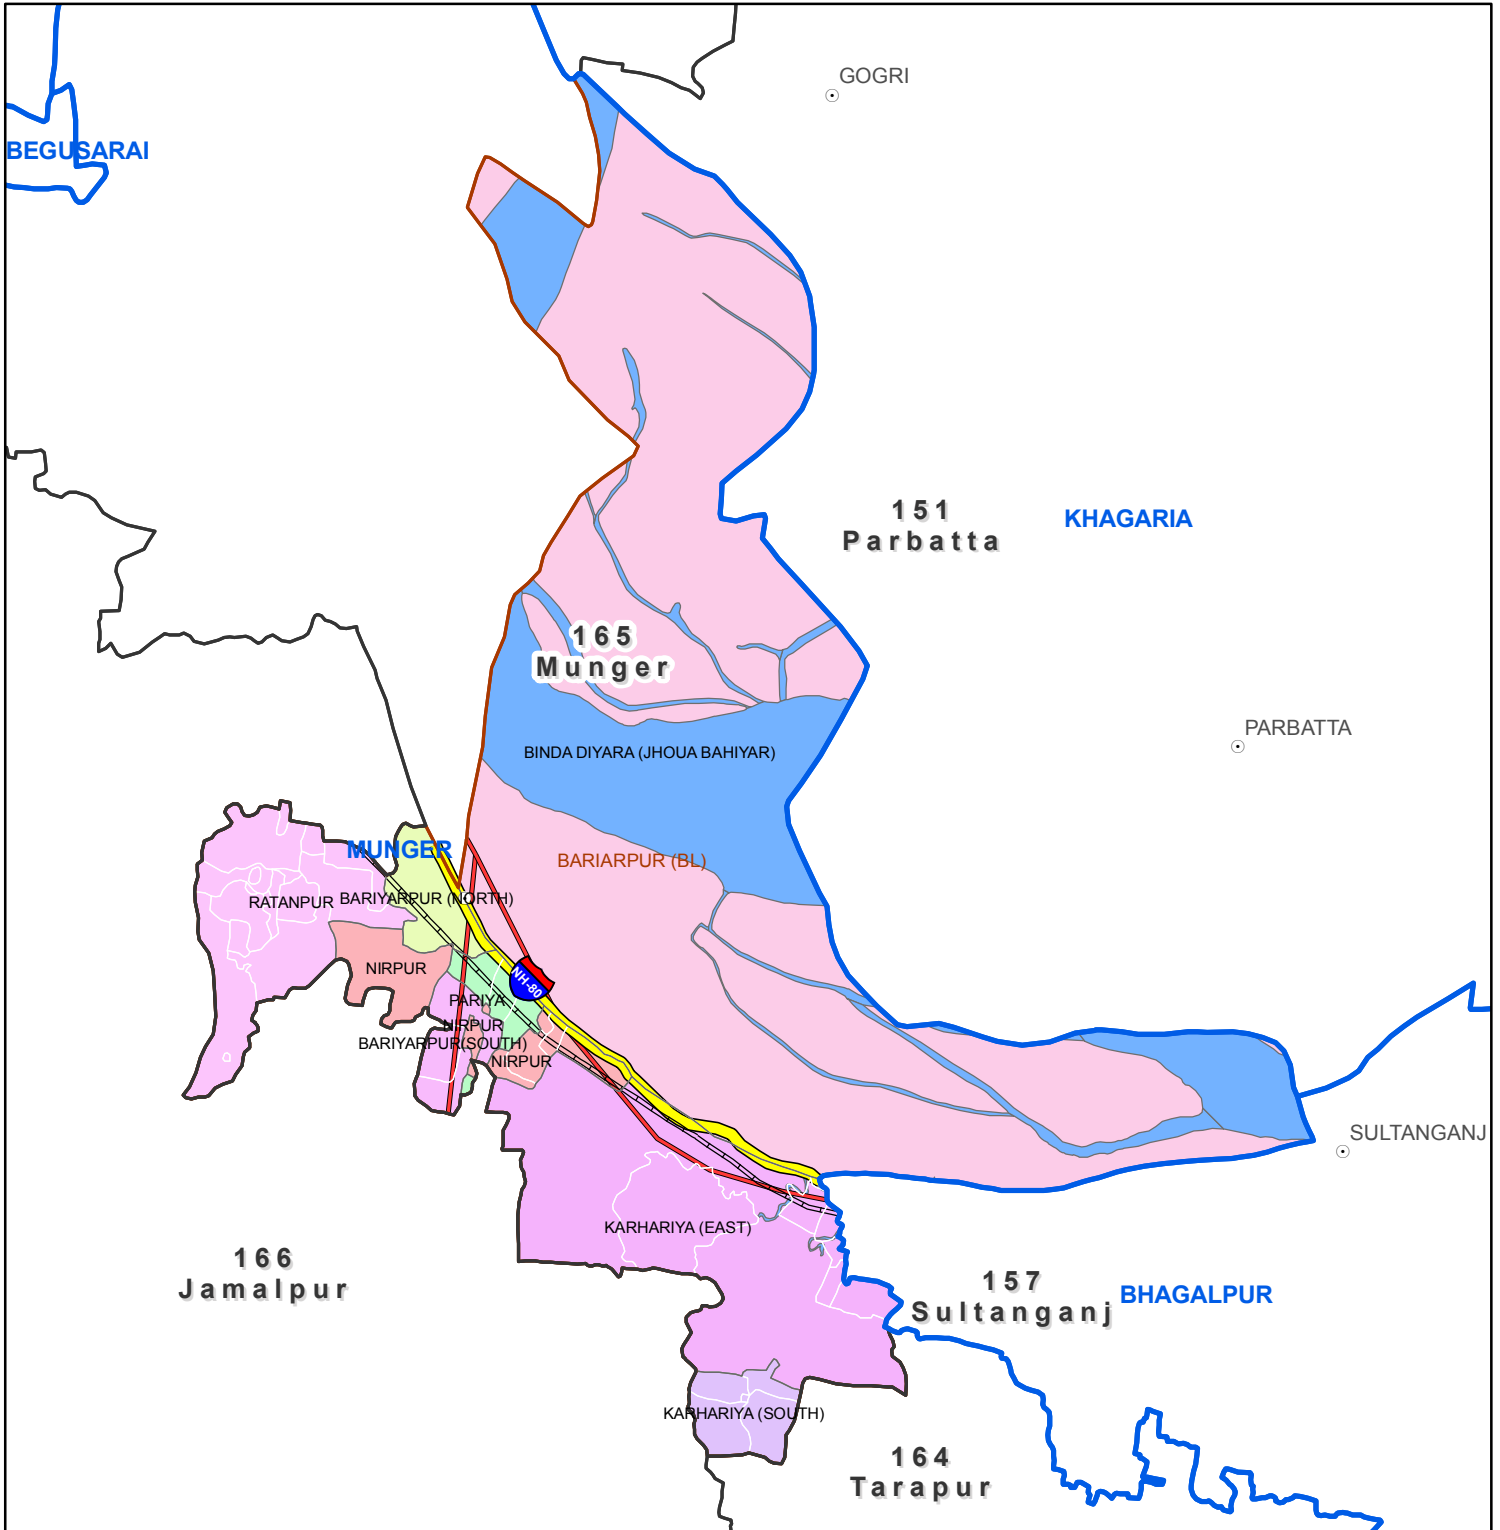

Block map
 State : BIHAR
 District : MUNGER
 Block Name : BARIARPUR

0 0.5 1 2
 Kilometers

Map Compiled by NIC

Legend

- | | | |
|------------------------|--------------------|------------------|
| District Head Quarters | AC Boundary | Railway |
| Sub district hqrs | Block boundary | National Highway |
| District Boundary | Panchayat Boundary | Other road |
| State Boundary | Village boundary | River |