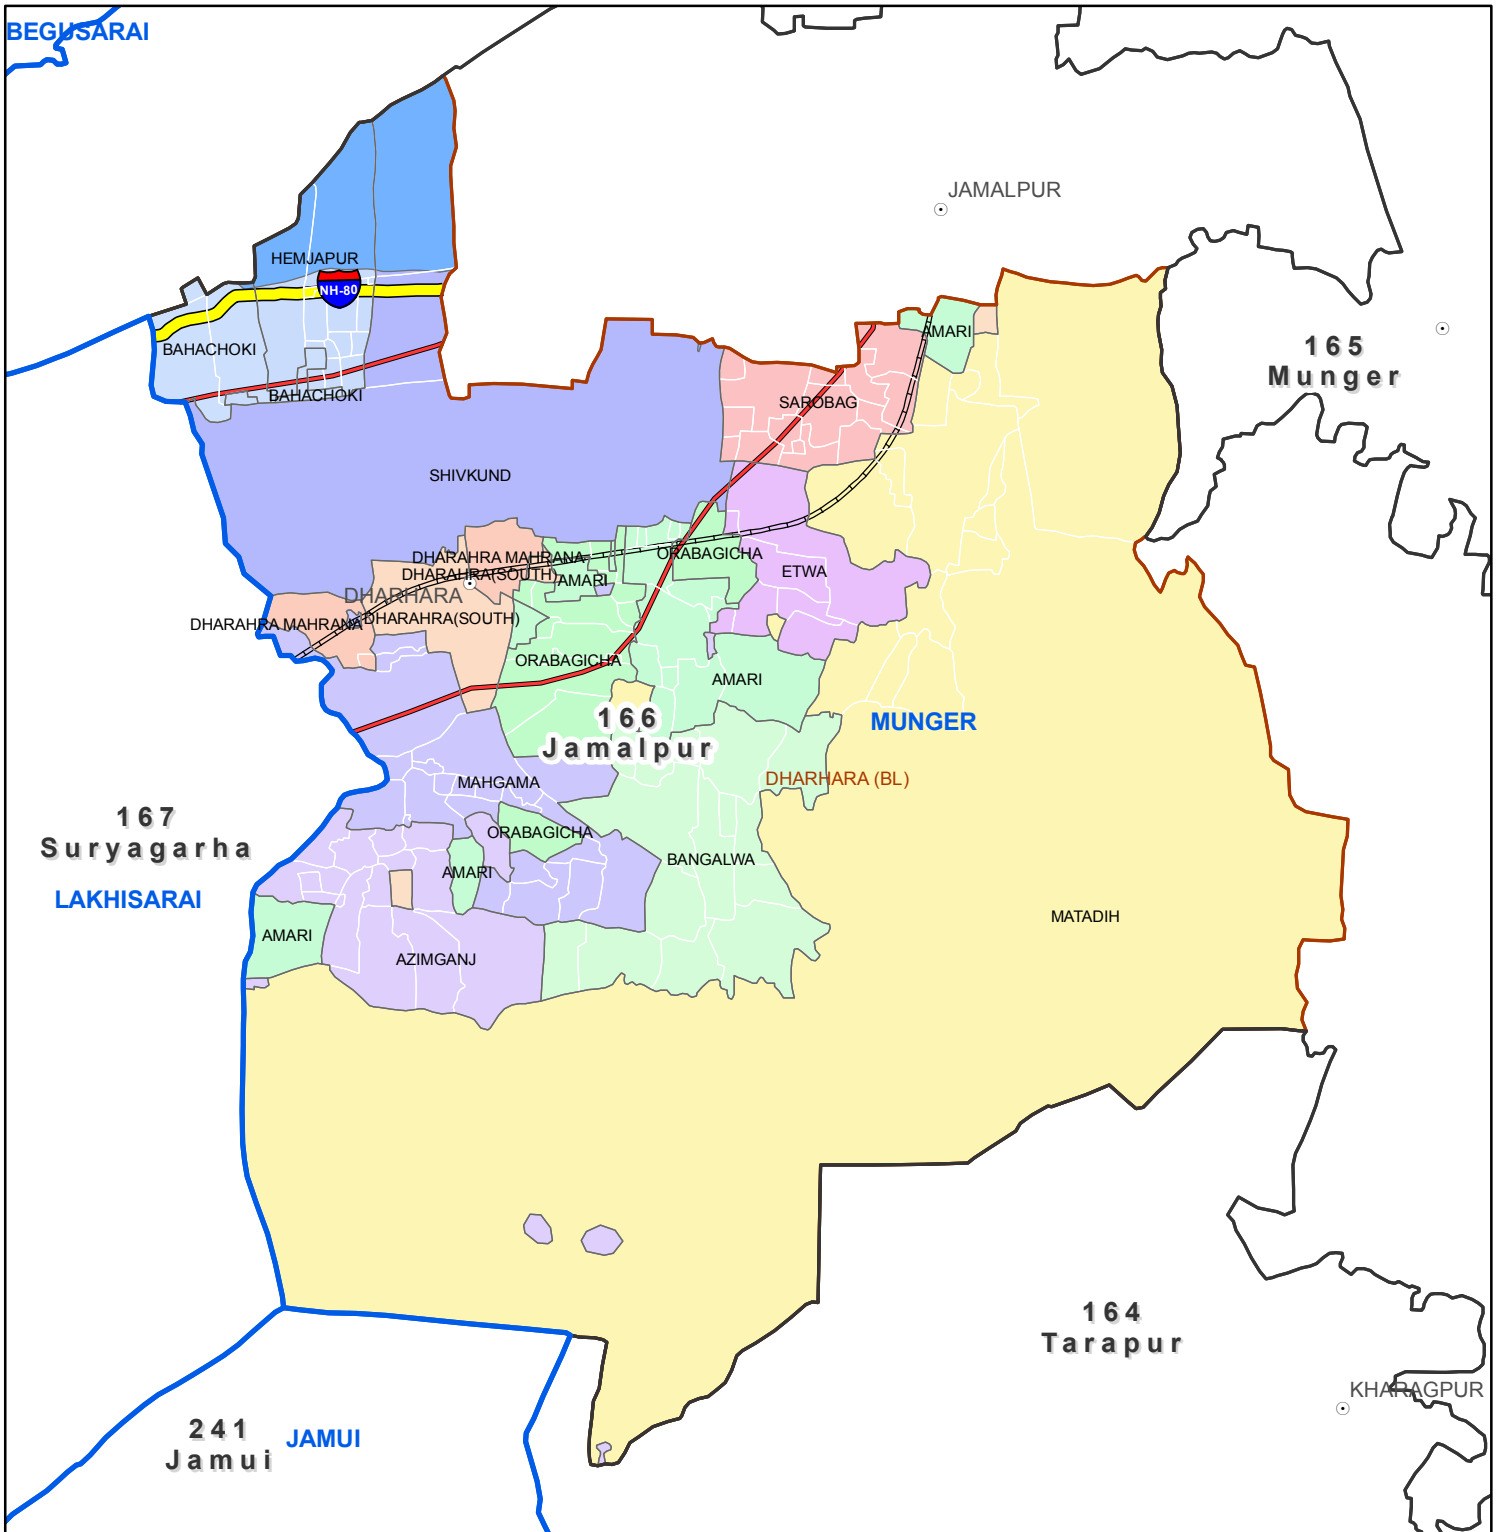

Block map
 State : BIHAR
 District : MUNGER
 Block Name : DHARHARA

0 0.5 1 2
 Kilometers

Map Compiled by NIC

Legend

District Head Quarters	AC Boundary	Railway
Sub district hqrs	Block boundary	National Highway
District Boundary	Panchayat Boundary	Other road
State Boundary	Village boundary	River