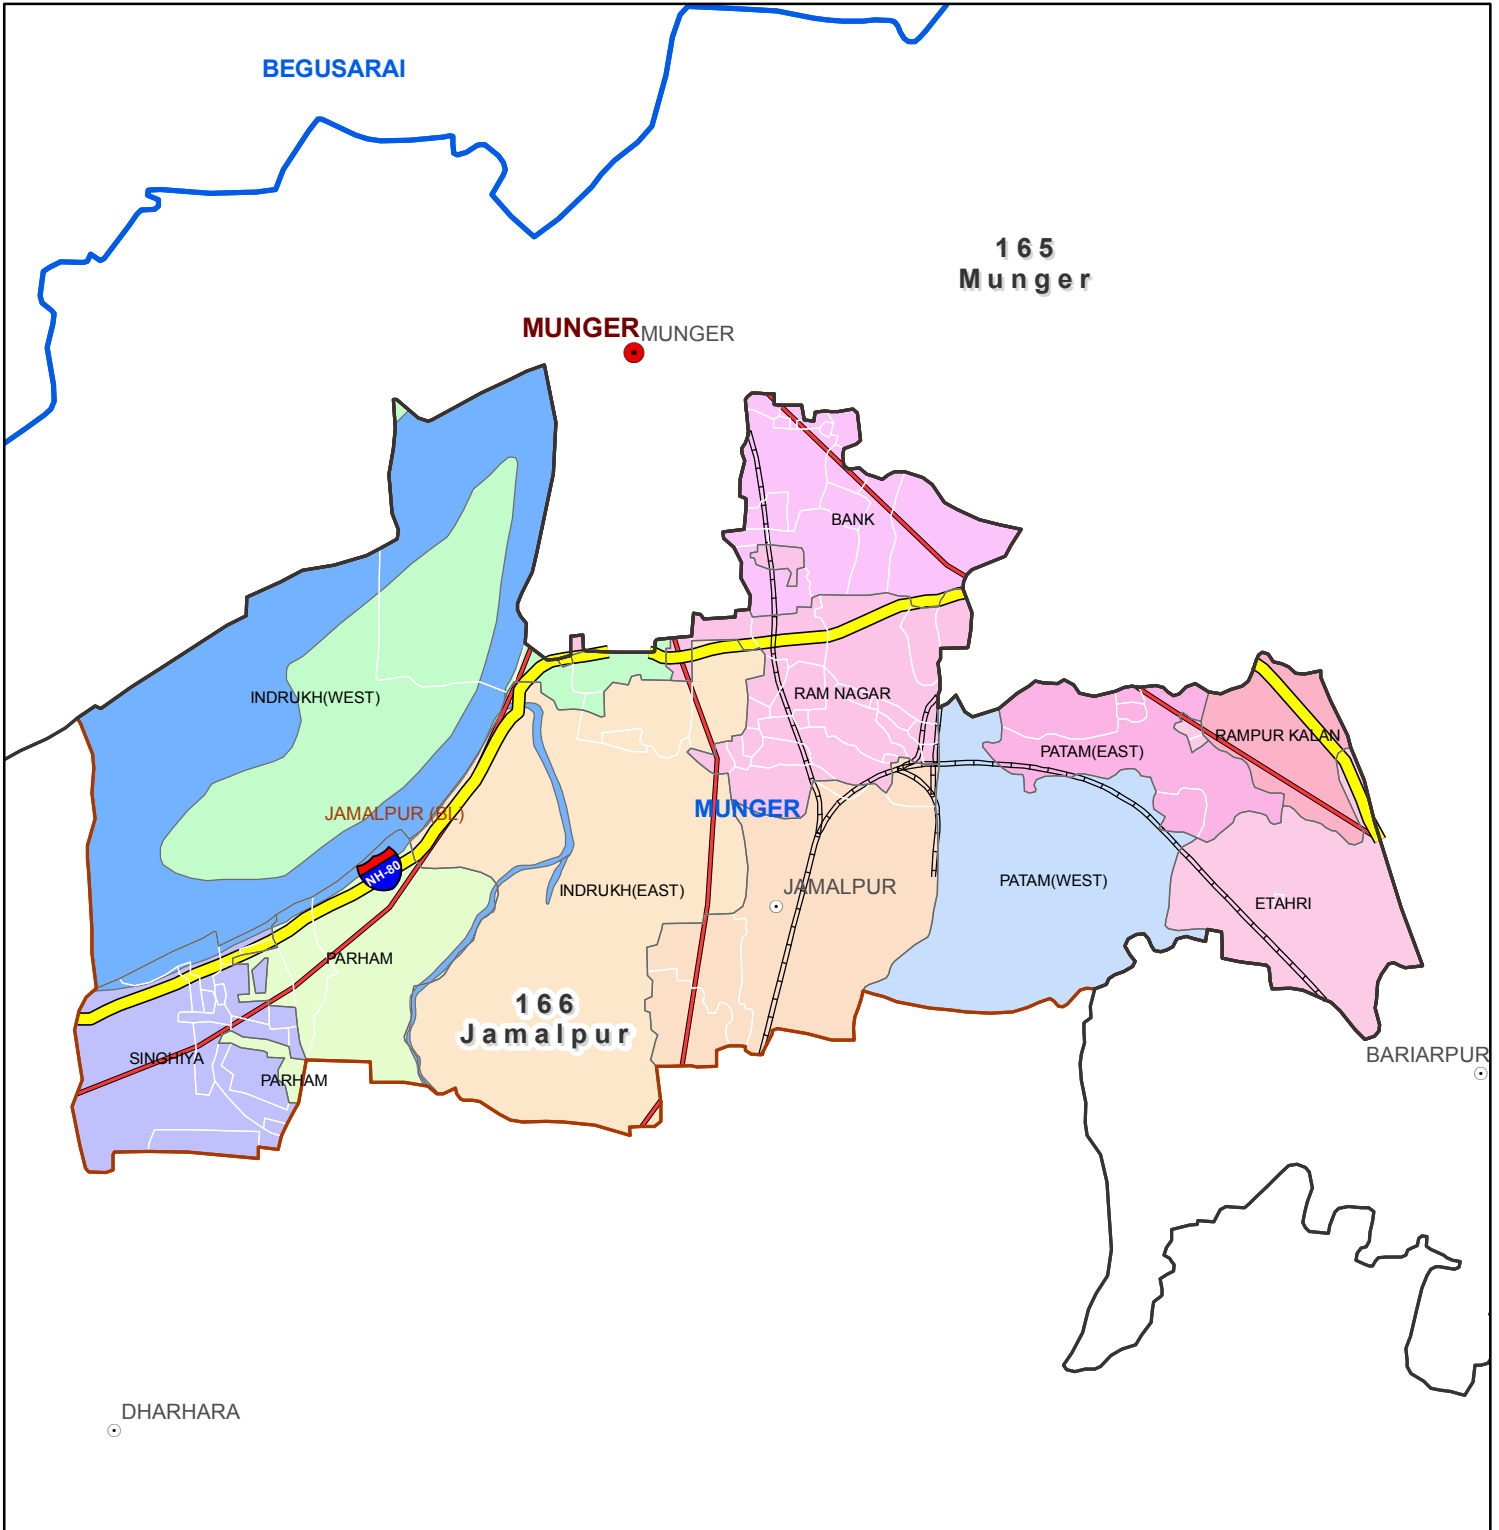

Block map
 State : BIHAR
 District : MUNGER
 Block Name : JAMALPUR

Map Compiled by NIC

Legend

- | | | |
|------------------------|--------------------|------------------|
| District Head Quarters | AC Boundary | Railway |
| Sub district hqrs | Block boundary | National Highway |
| District Boundary | Panchayat Boundary | Other road |
| State Boundary | Village boundary | River |