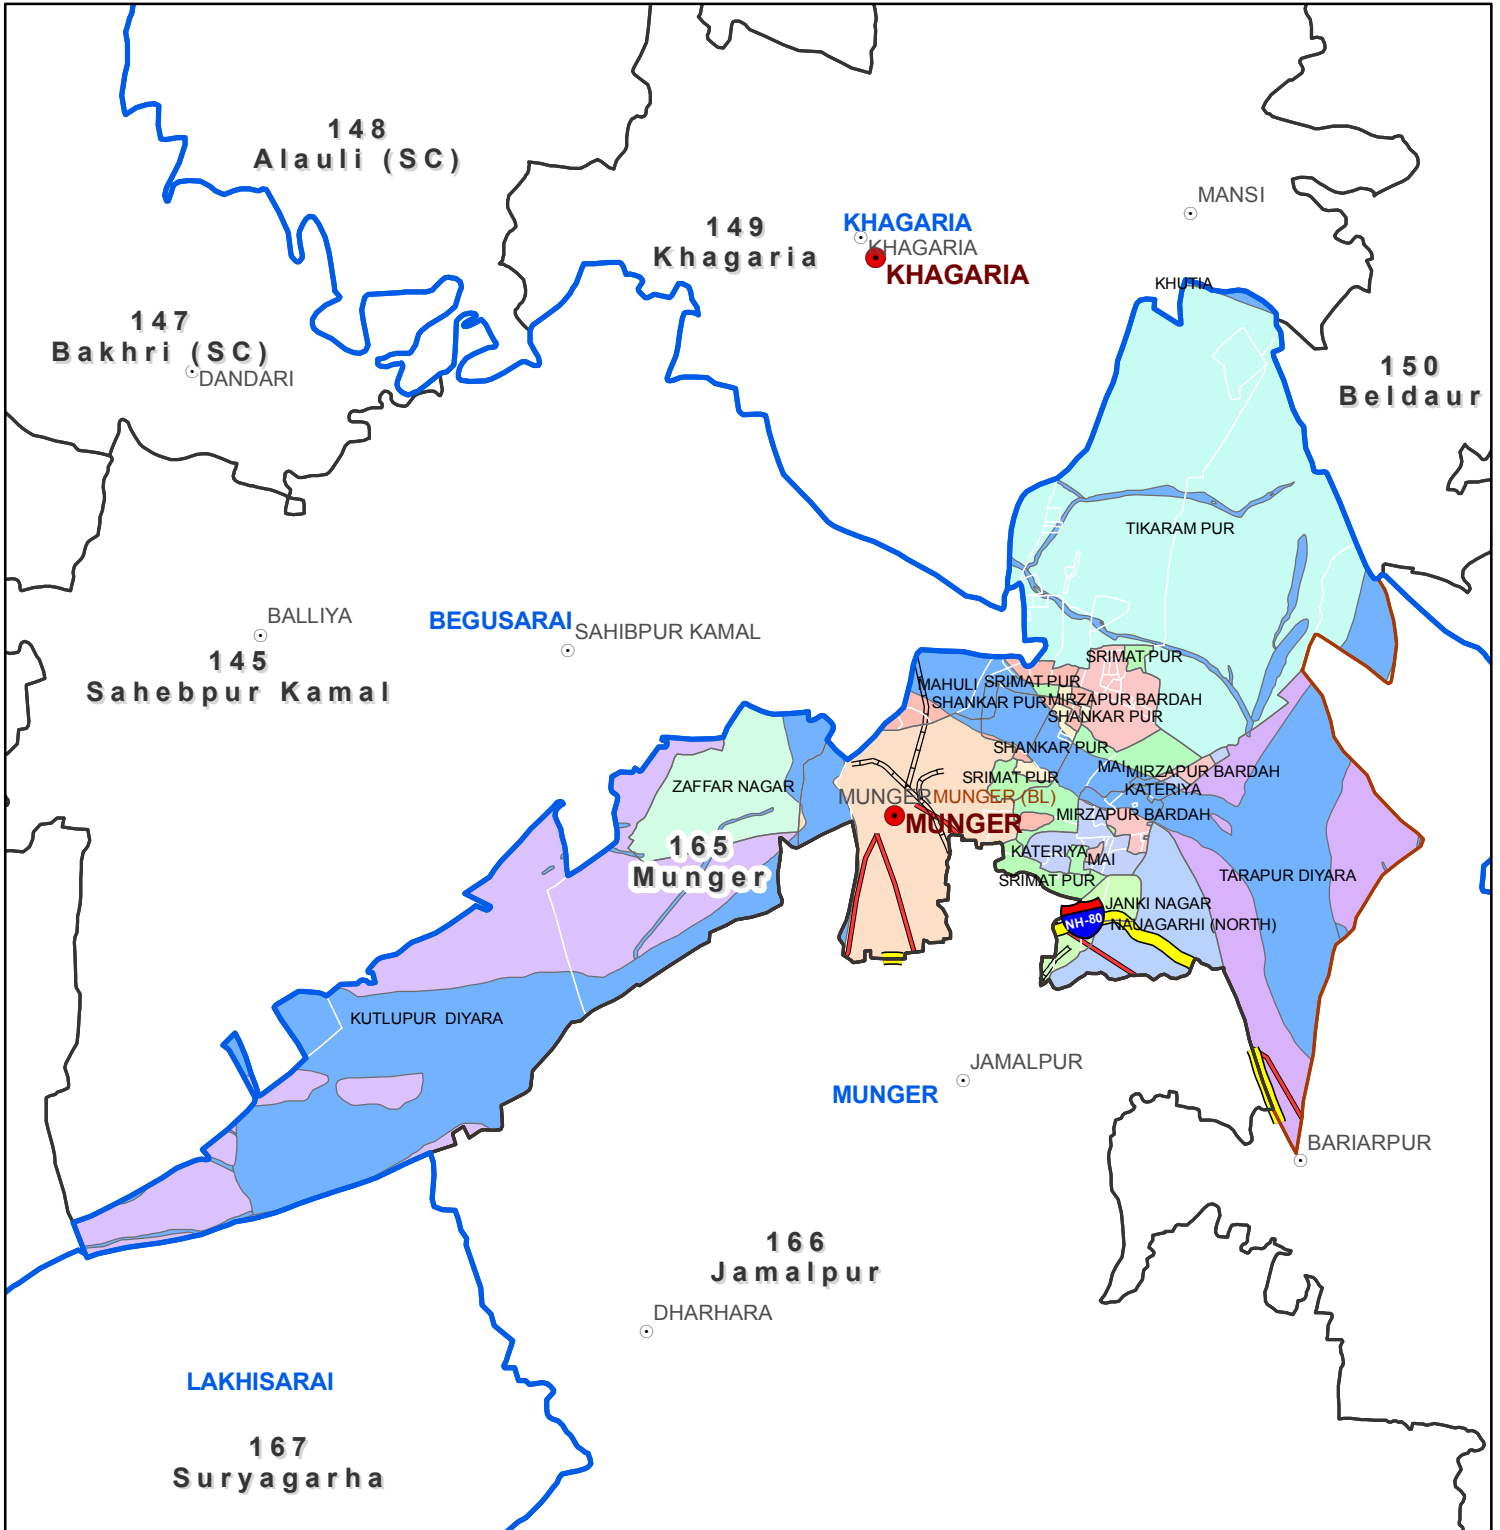

Block map  
 State : BIHAR  
 District : MUNGER  
 Block Name : MUNGER

0 0.5 1 2  
 Kilometers

Map Compiled by NIC

**Legend**

- |  |                        |  |                    |  |                  |
|--|------------------------|--|--------------------|--|------------------|
|  | District Head Quarters |  | AC Boundary        |  | Railway          |
|  | Sub district hqrs      |  | Block boundary     |  | National Highway |
|  | District Boundary      |  | Panchayat Boundary |  | Other road       |
|  | State Boundary         |  | Village boundary   |  | River            |