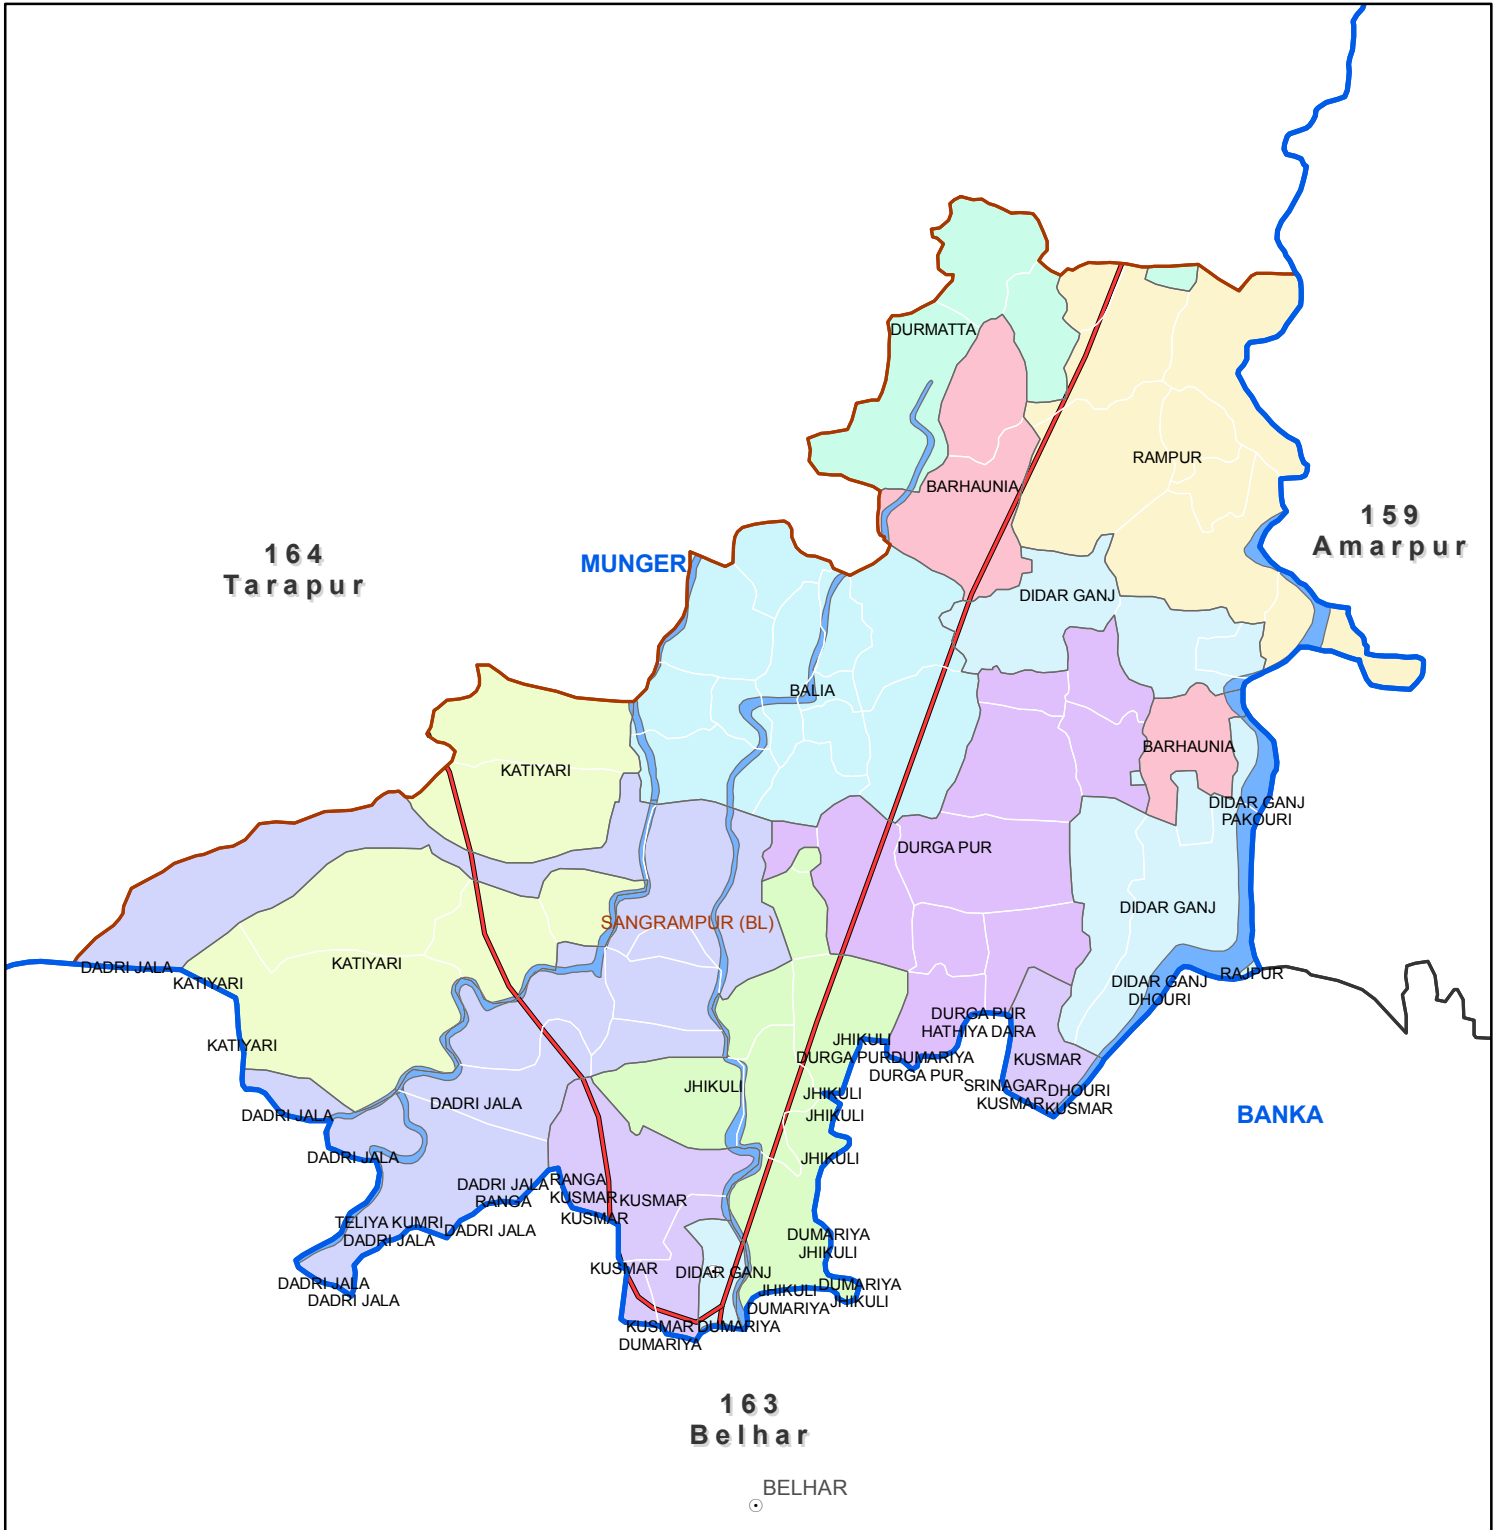

Block map
 State : BIHAR
 District : MUNGER
 Block Name : SANGRAMPUR

Map Compiled by NIC

Legend

- | | | | | | |
|--|------------------------|--|--------------------|--|------------------|
| | District Head Quarters | | AC Boundary | | Railway |
| | Sub district hqrs | | Block boundary | | National Highway |
| | District Boundary | | Panchayat Boundary | | Other road |
| | State Boundary | | Village boundary | | River |