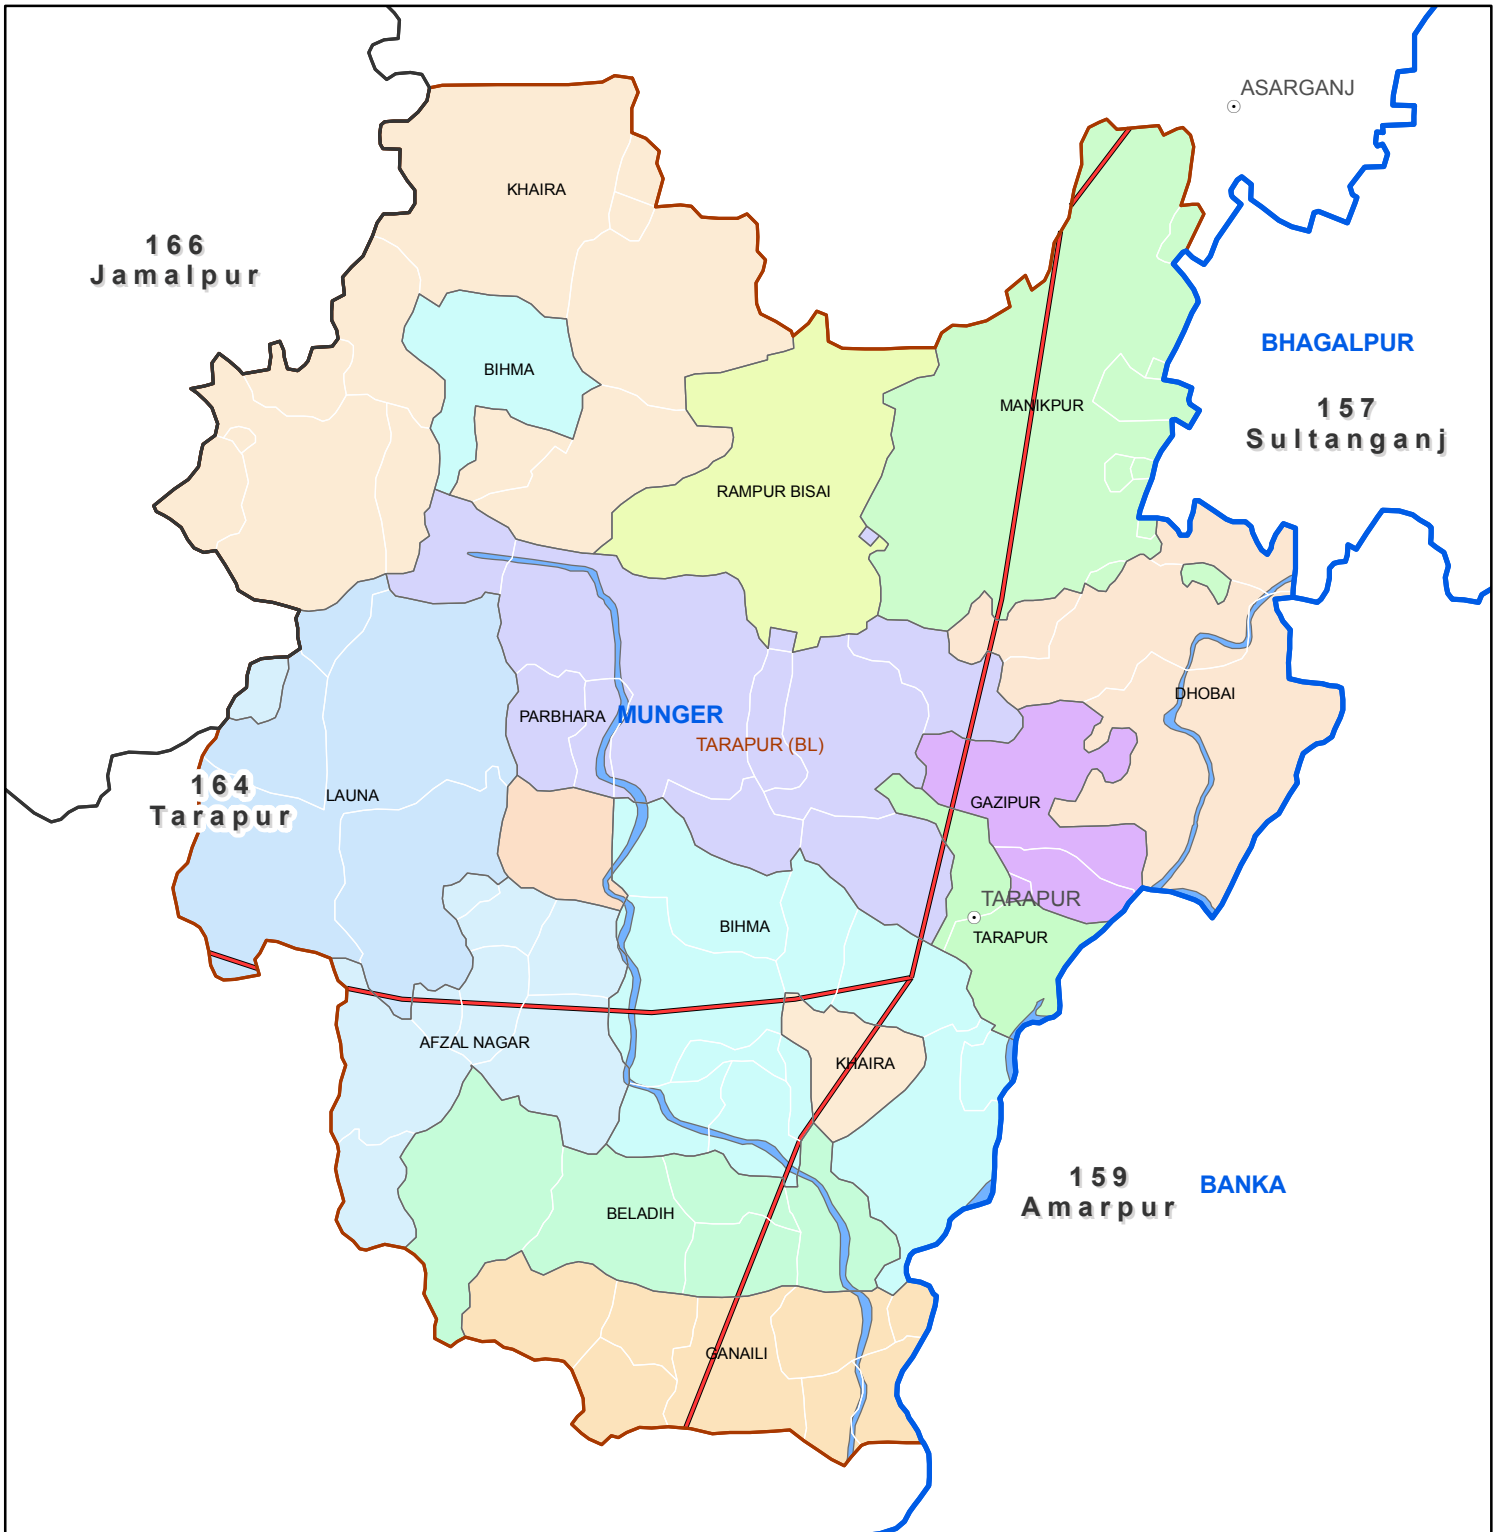

Block map  
 State : BIHAR  
 District : MUNGER  
 Block Name : TARAPUR

Map Compiled by NIC

**Legend**

- |                        |                    |                  |
|------------------------|--------------------|------------------|
| District Head Quarters | AC Boundary        | Railway          |
| Sub district hqrs      | Block boundary     | National Highway |
| District Boundary      | Panchayat Boundary | Other road       |
| State Boundary         | Village boundary   | River            |