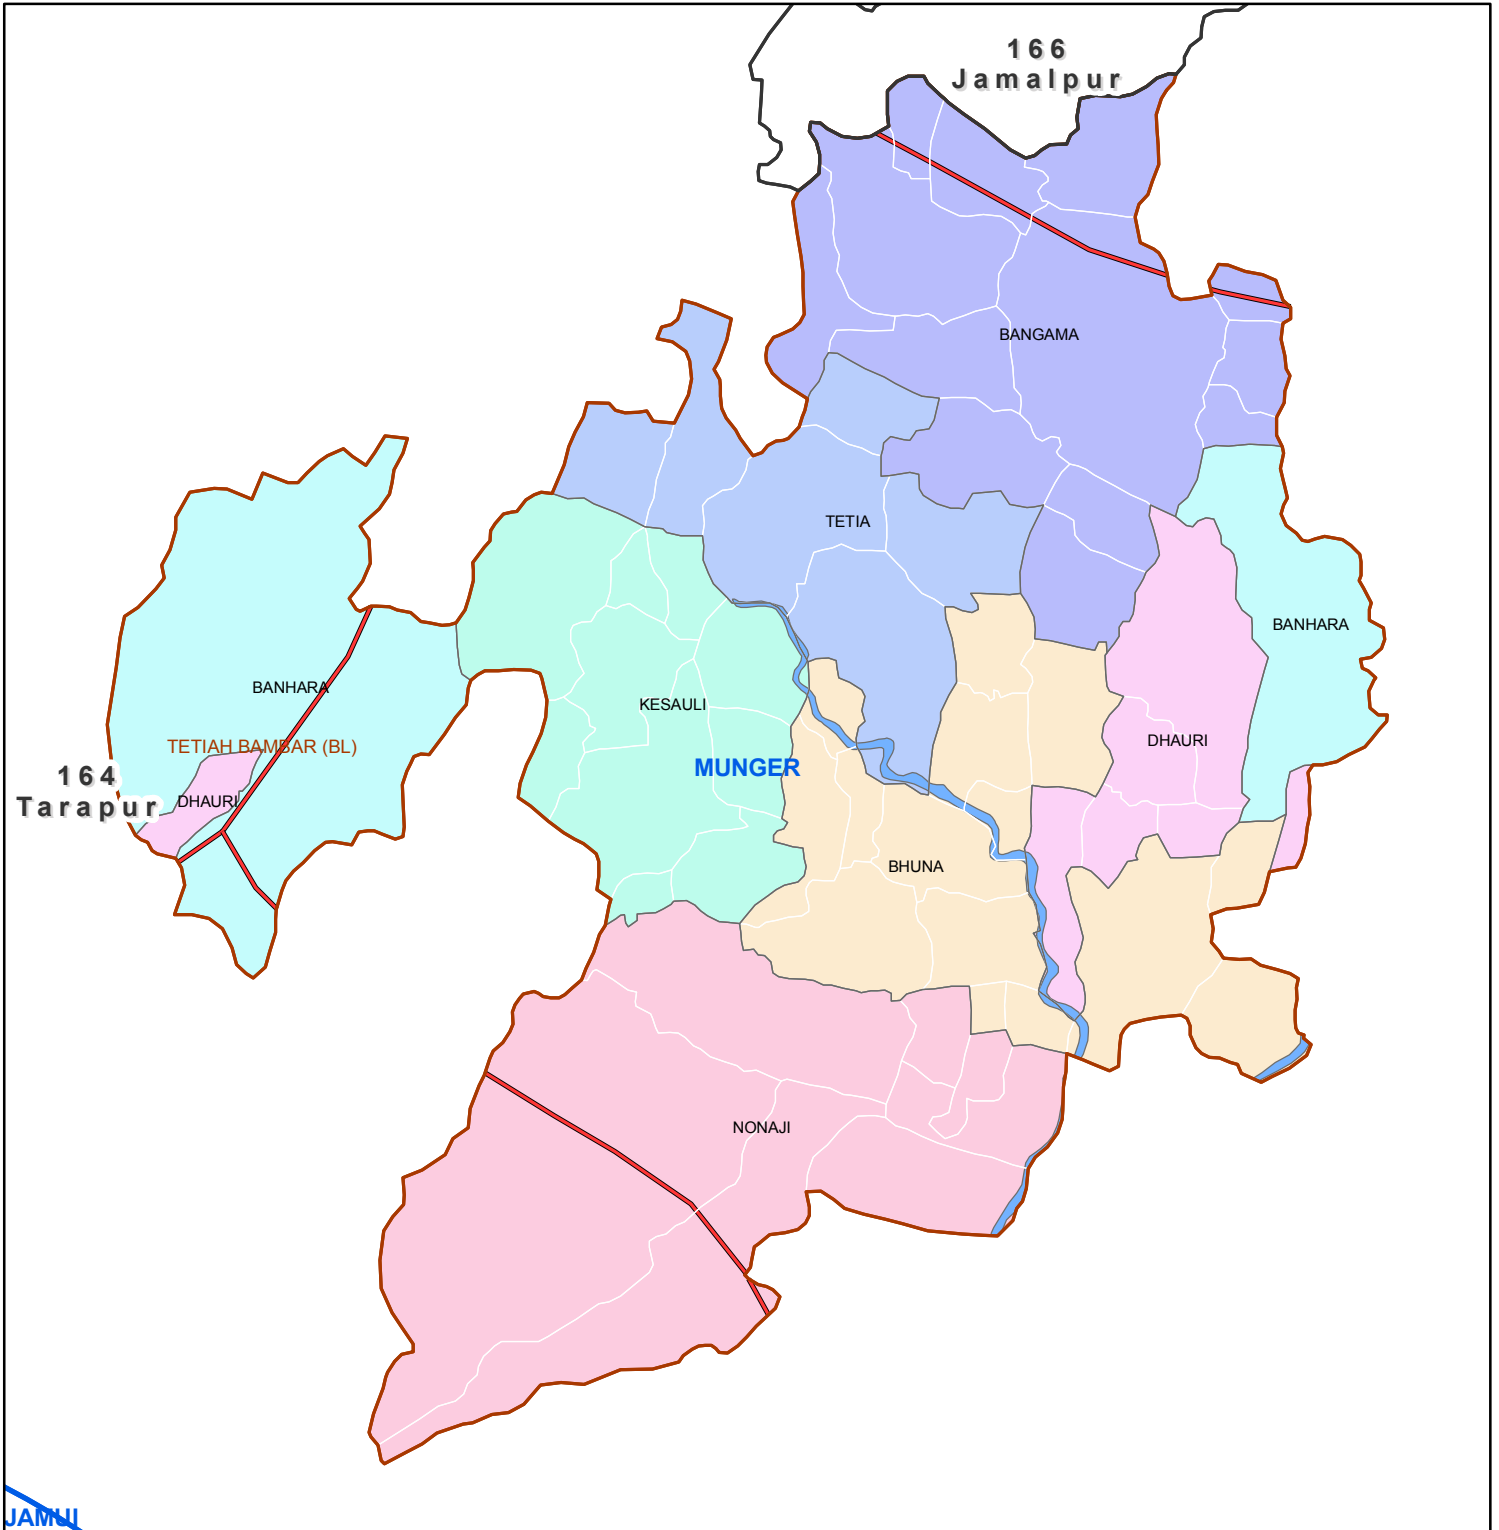

Block map
 State : BIHAR
 District : MUNGER
 Block Name : TETIAH BAMBAR

Map Compiled by NIC

Legend

District Head Quarters	AC Boundary	Railway
Sub district hqrs	Block boundary	National Highway
District Boundary	Panchayat Boundary	Other road
State Boundary	Village boundary	River